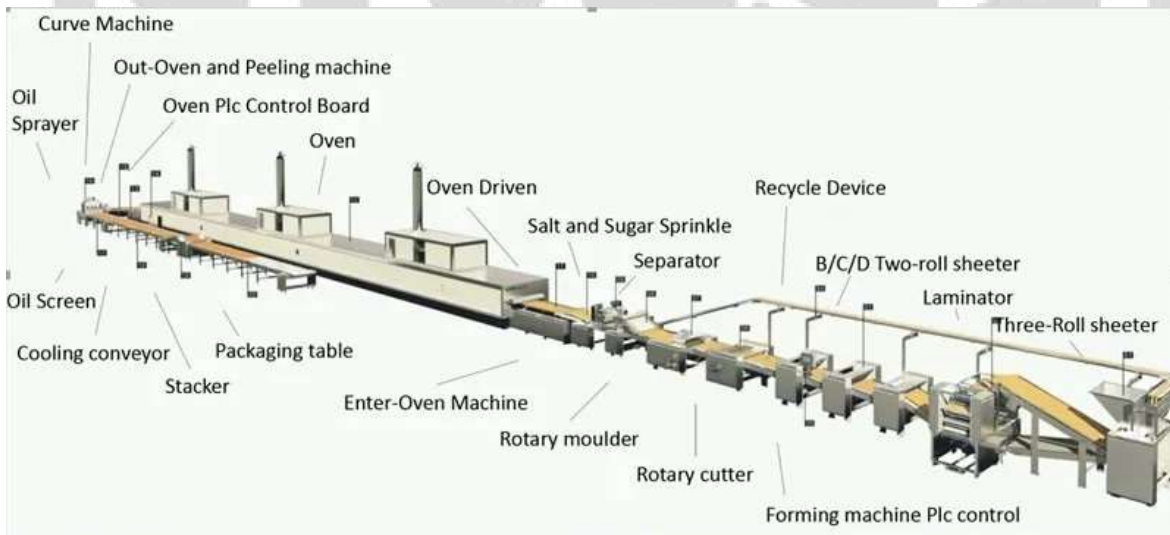

## Automatic Biscuit Production Line

This biscuit processing machine is an advanced equipment for making various kinds of biscuit, such as crisp biscuit, cookies, sandwiching biscuit with a middle layer. NiveSal specialises in providing economical solutions for building automatic biscuit production lines suitable for developing markets.