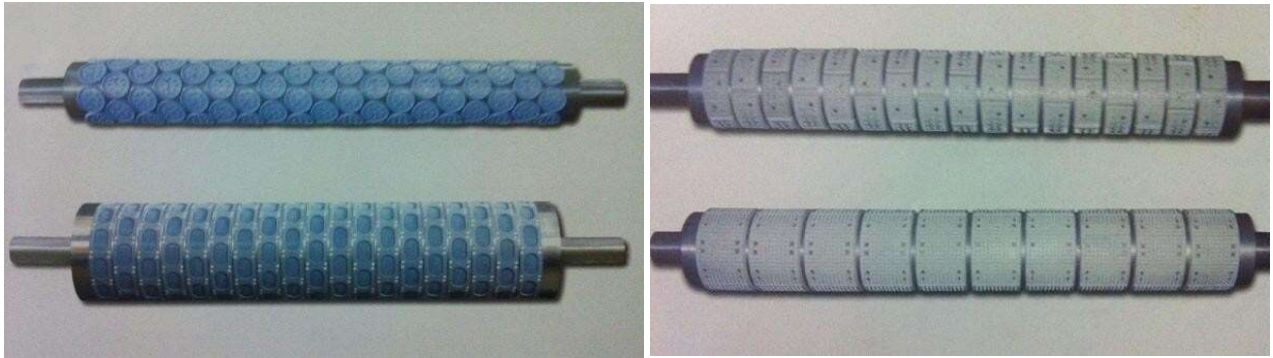

NivéSal

Molds:

Please contact us at admin@nivesal.com or by WhatsApp to +65 97547144