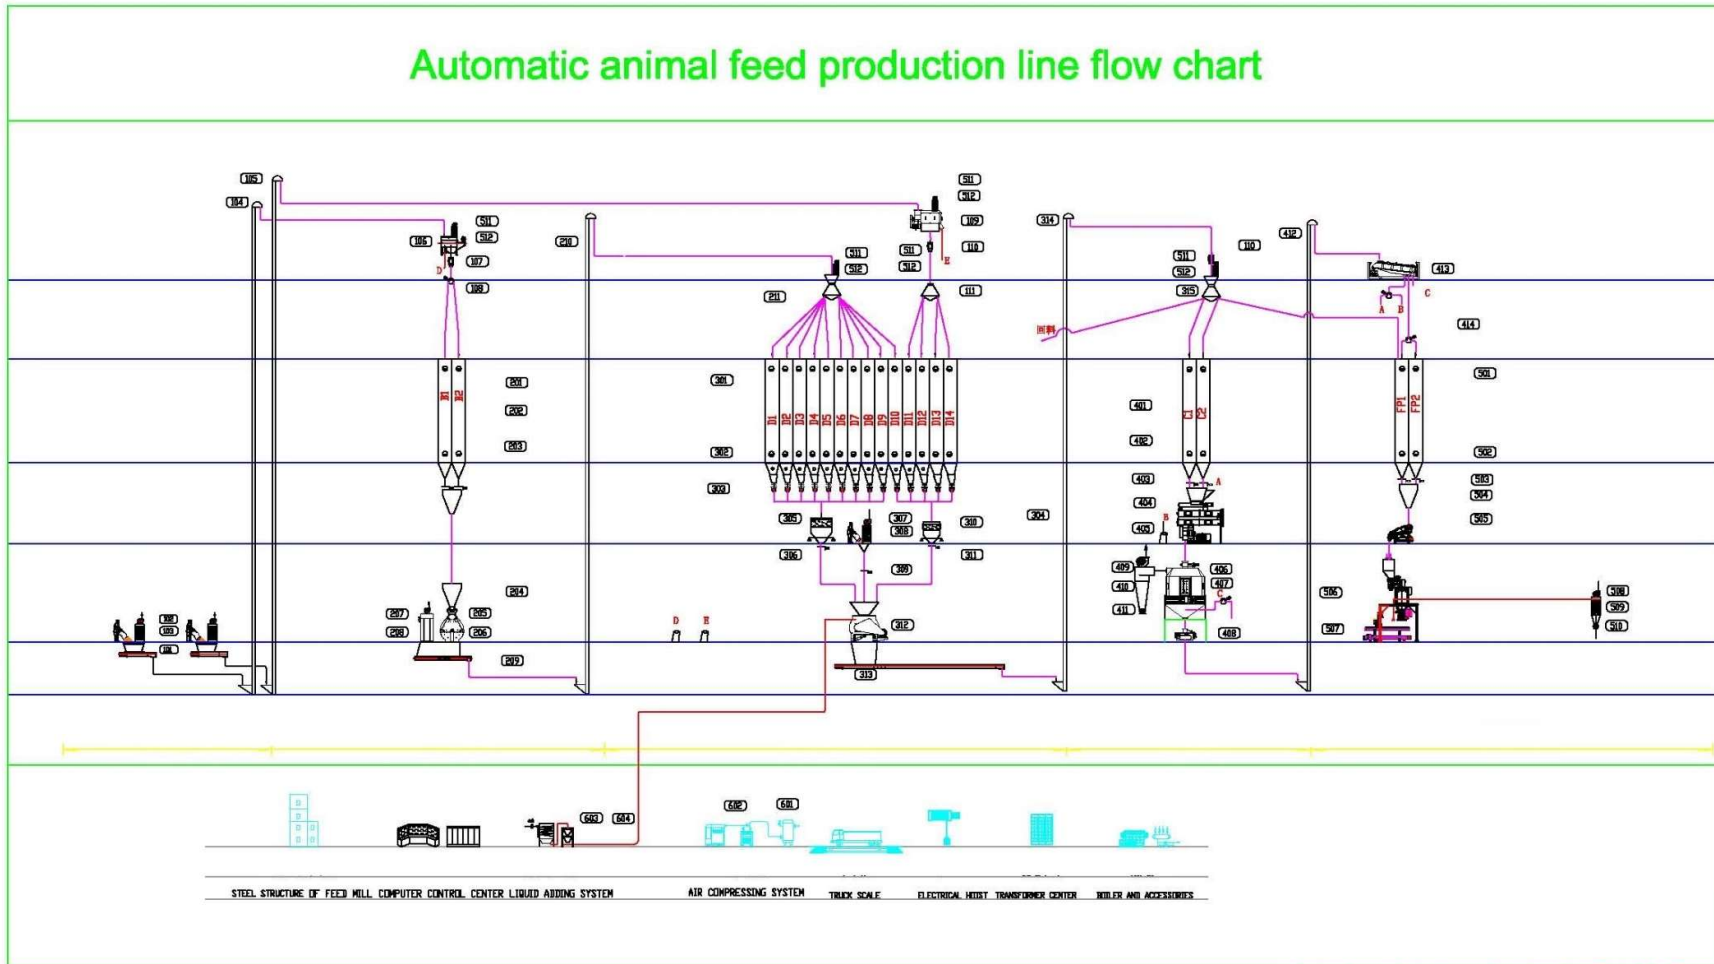

## Automatic Animal Feed Production Line

Animals are very important for livelihood in agrarian economies. Wholesome food is important for cattle and other domestic animals. With proliferation of new equipment manufacturers, it is now possible to plan a completely automated plant at a reasonable cost. Capacity and type of feed can be adjusted for each individual requirement. This is a very profitable project with short payback period as the raw materials are available locally in most countries.

## Automatic animal feed production line flow chart